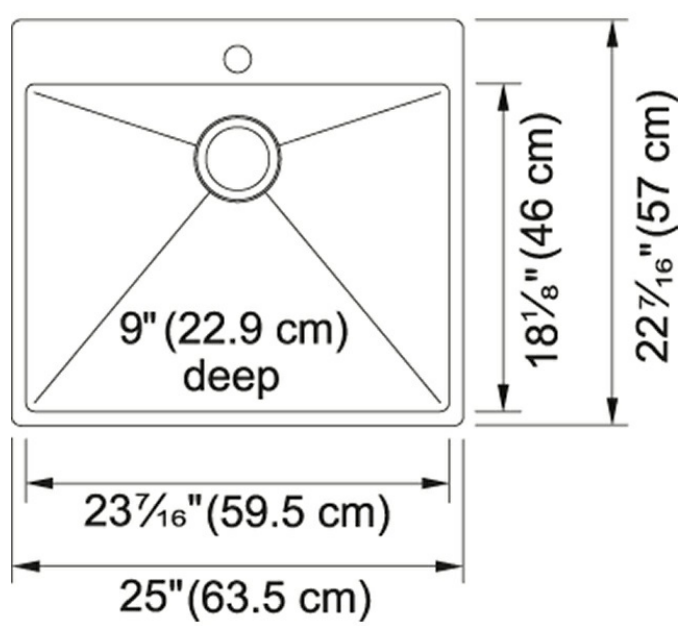

## Vector HFXS2522-1 Stainless Steel

Product Picture

Technical Drawing

Product Dimensions

Length overall	25"
Width overall	22 7/16"
Length of large bowl	23 7/16"
Width of large bowl	18 1/8"
Depth of large bowl	9"
Minimum Cabinet Size	27"

General Information

Type of Material	Stainless Steel
Number of Bowls	1
Faucet Hole	1

Article Numbers

FUN#	127.0572.441
US Part Number	HFXS2522-1